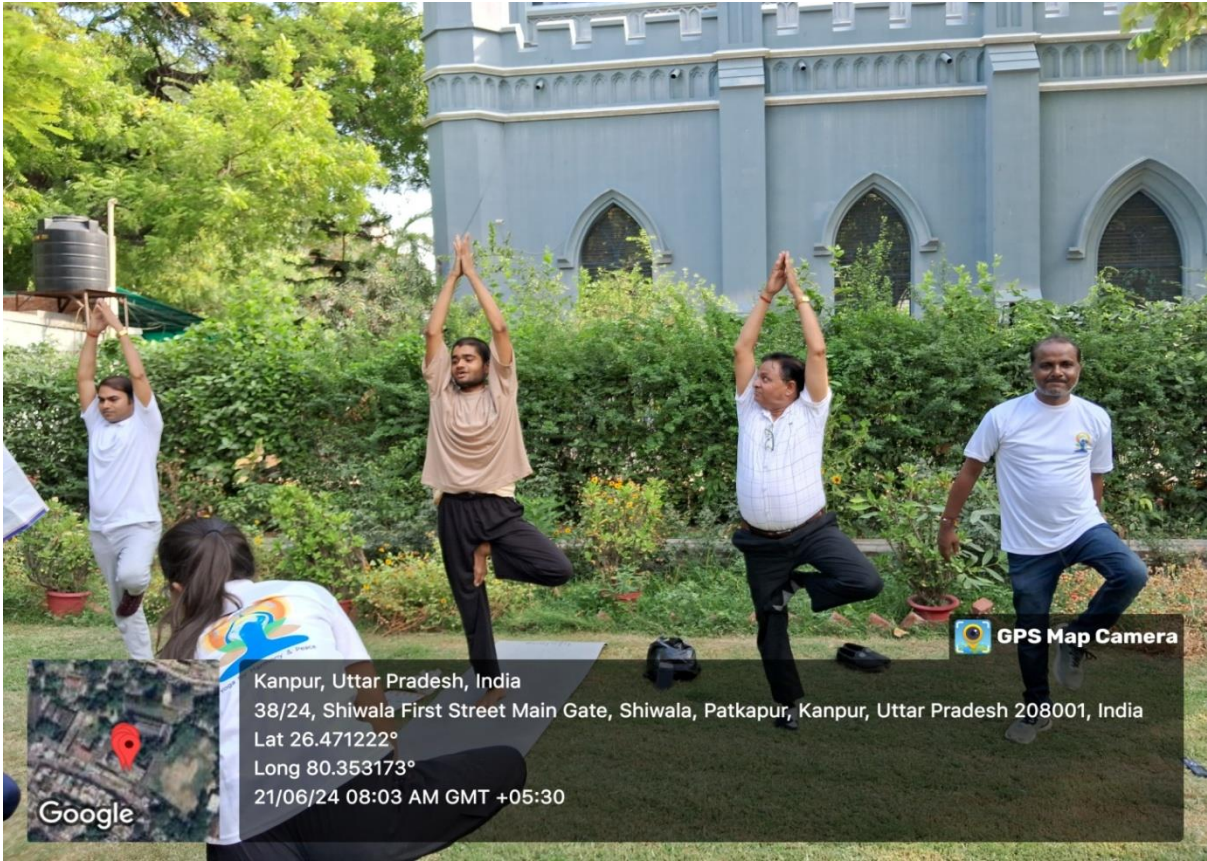

Program Overview:

International Yoga Day 2024 was celebrated on June 21, 2024. Students of the college actively participated in the programs held at the Green Park Stadium, CSJM University and Christ Church College. A yoga Session was organized in the college campus by the NCC unit of the college under the guidance of the yoga expert Shivang Shukla.

The objective of the program was to hold a yoga training session and make students aware about the importance and necessity of yogasanas in our daily life. Yoga expert Shivang Shukla provided training of main Yogasanas and Meditations published by the Ministry of Ayush as common yoga protocol including VRKṢĀSANA, ARDHA CAKRĀSANA, MAKARĀSANA, UTTĀNA PĀDĀSANA, DHYĀNA, KAPĀLABHĀTI, PRĀNĀYĀMA, and BHRĀMARĪ PRĀNĀYĀMA which common people can include as a part of their daily routine. He also told the importance and necessity of yoga. This program was organized with the active participation of the NCC caretaker ANO Dr. Rameshwar Prasad Mishra, Prof. Arvind Singh and Mr. Arunesh Neeran Shukla.

On this day, District administration of Kanpur Nagar had organized a yoga session at the Green Park Stadium for which international yoga experts were called. NCC unit of the Christ Church College, Kanpur participated in this program together with NSS and Rovers & Rangers units of the college.

Flyer:

Christ Church College Kanpur

1 UP ARMD SQN, NCC

celebrates International yoga day on
21 June 2024.

Caretaker
Dr. Rameshwar Prasad
Mishra

International
YOGA DAY

Principal
Prof. Joseph Daniel

Photographs: